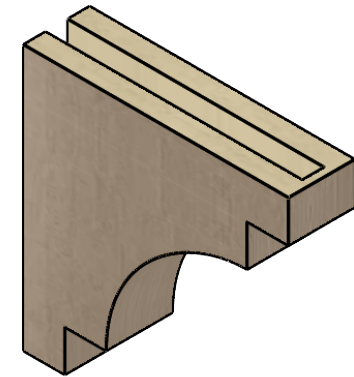

ITEM NUMBER: CORU03X12X12MEDRCPR

3"W X 12"D X 12"H SERIES 1 THIN MEDITERRANEAN ROUGH CEDAR
TIMBERTHANE FAUX WOOD CORBEL, PRIMED

SIDE PROFILE

FRONT PROFILE

ISOMETRIC

EKENA MILLWORK
2300 WEST MAIN ST.
CLARKSVILLE, TX 75426
TOLL FREE: 866-607-0453
WWW.EKENAMILLWORK.COM

NOTES

1. INSTALLATION TO BE COMPLETED IN ACCORDANCE WITH MANUFACTURER'S SPECIFICATIONS.
2. DRAWING MAY NOT BE TO SCALE
3. THIS DRAWING IS INTENDED FOR DESIGN AND PLANNING PURPOSES ONLY.
4. ALL INFORMATION CONTAINED HEREIN WAS CURRENT AT THE TIME OF DEVELOPMENT BUT MUST BE REVIEWED AND APPROVED BY THE PRODUCT MANUFACTURER TO BE CONSIDERED ACCURATE.
5. TIMBERTHANE ARCHITECTURAL PRODUCTS ARE MADE FROM HIGH DENSITY URETHANE AND COME FACTORY PRIMED