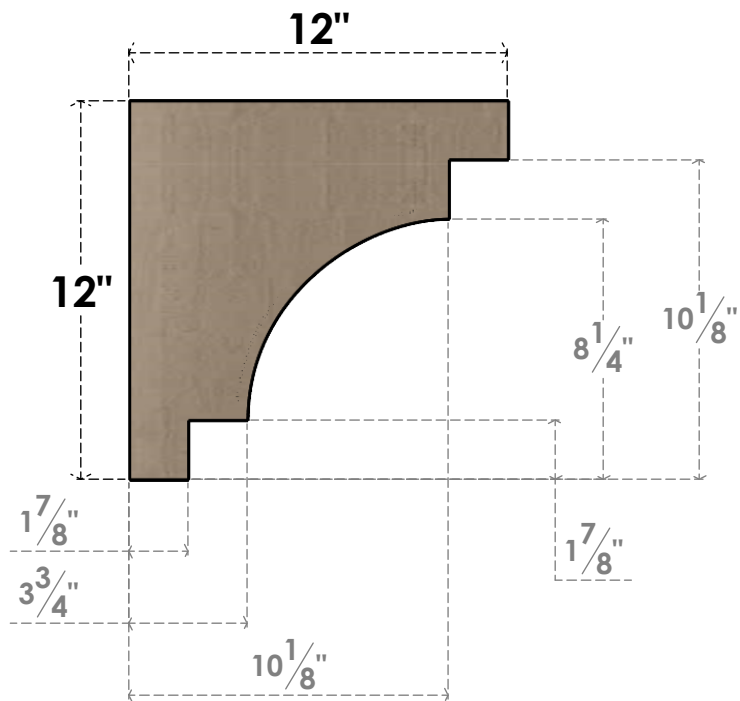

ITEM NUMBER: CORU03X12X12MEDRCPR

3"W X 12"D X 12"H SERIES 1 THIN MEDITERRANEAN ROUGH CEDAR
TIMBERTHANE FAUX WOOD CORBEL, PRIMED

SIDE PROFILE

FRONT PROFILE

ISOMETRIC

EKENA MILLWORK
2300 WEST MAIN ST.
CLARKSVILLE, TX 75426
TOLL FREE: 866-607-0453
WWW.EKENAMILLWORK.COM

NOTES

1. INSTALLATION TO BE COMPLETED IN ACCORDANCE WITH MANUFACTURER'S SPECIFICATIONS.
2. DRAWING MAY NOT BE TO SCALE
3. THIS DRAWING IS INTENDED FOR DESIGN AND PLANNING PURPOSES ONLY.
4. ALL INFORMATION CONTAINED HEREIN WAS CURRENT AT THE TIME OF DEVELOPMENT BUT MUST BE REVIEWED AND APPROVED BY THE PRODUCT MANUFACTURER TO BE CONSIDERED ACCURATE.
5. TIMBERTHANE ARCHITECTURAL PRODUCTS ARE MADE FROM HIGH DENSITY URETHANE AND COME FACTORY PRIMED