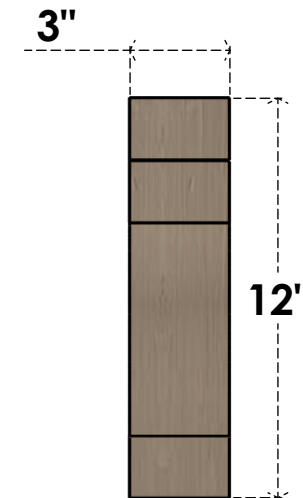

ITEM NUMBER: CORU03X12X12MEDRCPR

3"W X 12"D X 12"H SERIES 1 THIN MEDITERRANEAN ROUGH CEDAR
TIMBERTHANE FAUX WOOD CORBEL, PRIMED

SIDE PROFILE

FRONT PROFILE

ISOMETRIC

EKENA MILLWORK
2300 WEST MAIN ST.
CLARKSVILLE, TX 75426
TOLL FREE: 866-607-0453
WWW.EKENAMILLWORK.COM

NOTES

1. INSTALLATION TO BE COMPLETED IN ACCORDANCE WITH MANUFACTURER'S SPECIFICATIONS.
2. DRAWING MAY NOT BE TO SCALE
3. THIS DRAWING IS INTENDED FOR DESIGN AND PLANNING PURPOSES ONLY.
4. ALL INFORMATION CONTAINED HEREIN WAS CURRENT AT THE TIME OF DEVELOPMENT BUT MUST BE REVIEWED AND APPROVED BY THE PRODUCT MANUFACTURER TO BE CONSIDERED ACCURATE.
5. TIMBERTHANE ARCHITECTURAL PRODUCTS ARE MADE FROM HIGH DENSITY URETHANE AND COME FACTORY PRIMED